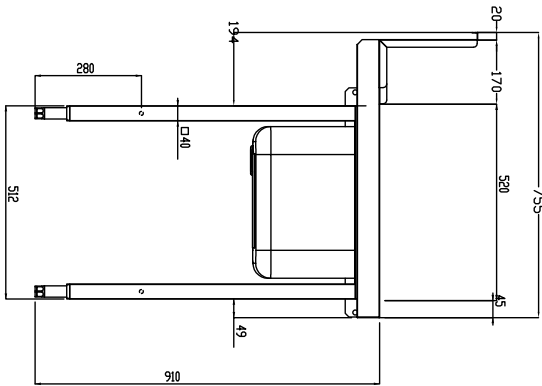

 Sink size 500x400x300mm with overflow pipe and drain
 hole. Basket direction: from left to right.

Main Features

- Supplied knocked-down and easy to assemble.
- Designed for 500x500 mm dishwashing racks.
- The table is intended to be directly connected with the rack type in the loading side from left to right direction.
- Suitable to be installed alone with the rack type dishwasher to save space.

Sustainability

- Stainless steel feet 50 mm adjustable in height to align the operation height between the dishwasher and table as well as to ensure that tables drain back into the dishwasher.

Optional Accessories

- Dish scraper PNC 855297
- Floor fastening kit for 2 square legs PNC 865386
- Removable bridge table, 800 mm PNC 865418
- Removable bridge table with hole, 800 mm PNC 865419
- Undershelf for dishwasher table, 900 mm PNC 865479

APPROVAL: _____

Front

Side

D = Drain

Top

Key Information:

External dimensions, Width:	
865403 (BHRPTB09L)	900 mm
External dimensions, Depth:	755 mm
External dimensions, Height:	1170 mm
Net weight:	19 kg
Splashback Dimensions, Height:	260 mm
Basin dimensions:	